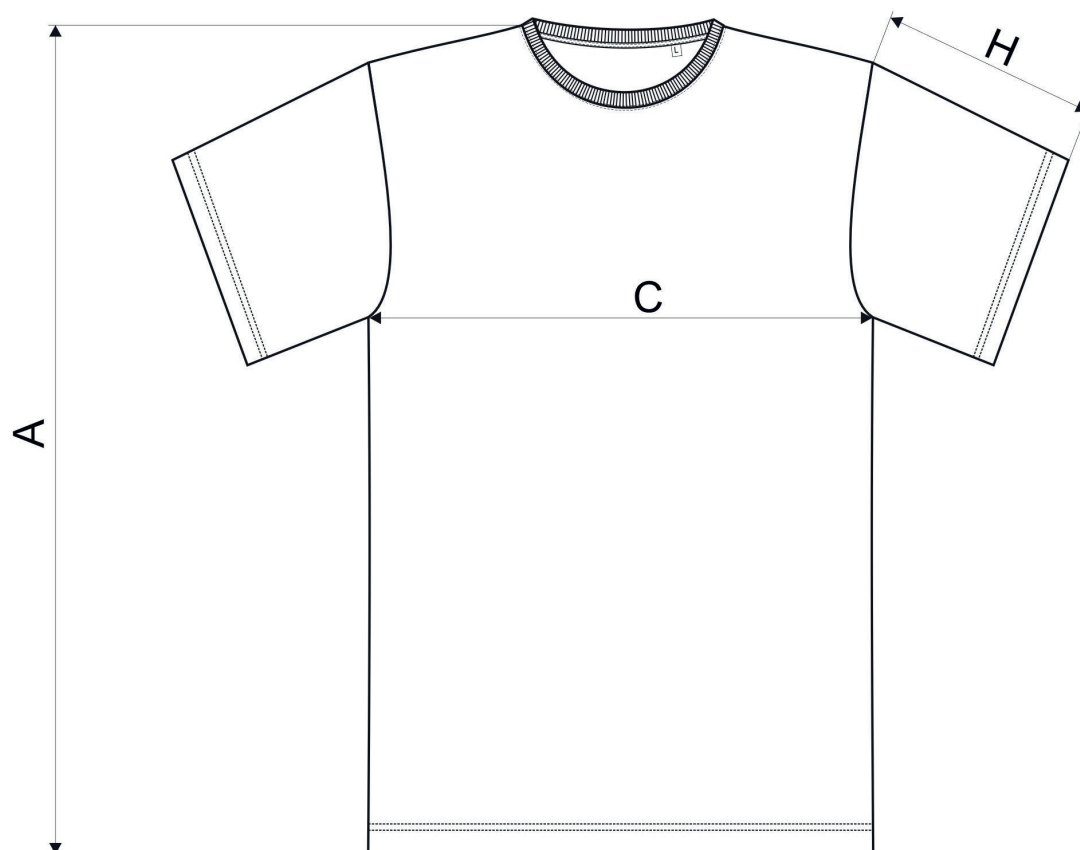

813 Edge ♂

SIZE SPECIFICATION [cm]

size	S	M	L	XL	2XL	3XL	4XL	5XL	6XL
A	70	72	74	77	80	83	86	89	92
C	47	51	55	59	64	70	76	82	88
H	20	21	22	23	24	25	26	27	28,5

All size specifications listed are in cm. Accepted tolerance of up to $\pm 5\%$.