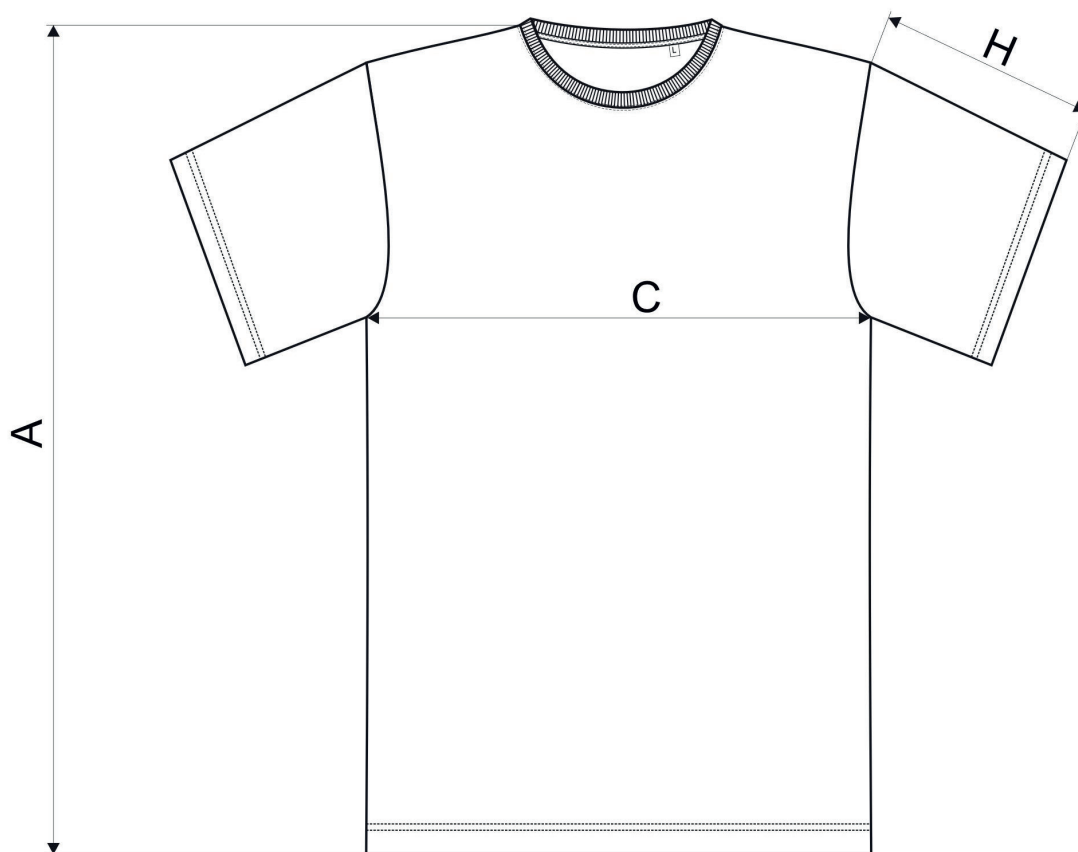

# 814 Edge ♀

## SIZE SPECIFICATION [cm]

size	XS	S	M	L	XL	2XL	3XL	4XL
<b>A</b>	62	64	66	68	71	74	77	80
<b>C</b>	42	46	50	54	58	64	70	76
<b>H</b>	17	18	19	20	21	22	23.5	24.5

All size specifications listed are in cm. Accepted tolerance of up to  $\pm 5\%$ .