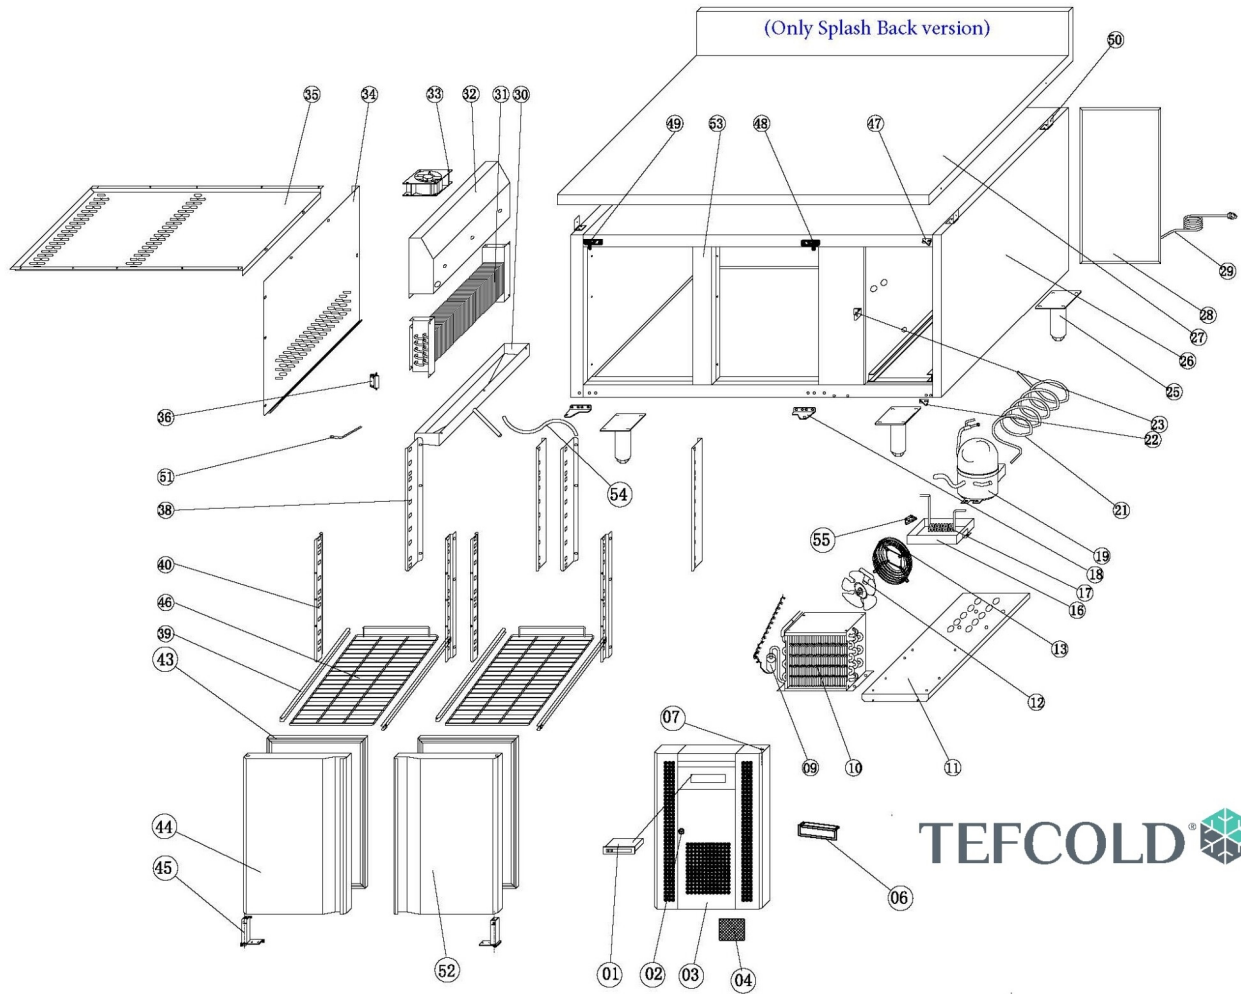

17843 / BK210

Position	ItemNo	Description
01	31397	Thermostat XW20LRH
02	32928	Lock, Screwdriver Operated
03	32022	Front Panel 2020 Hexagonal Design
04	10020	Filter 182 x 215 mm
06	51618	Thermostat Cover
07	12781	Bushing For Diameter 6,6 mm Pin
09	15723	Filter Drier 20 G
10	14181	Condenser From 2016
11	72009	Unit Board
12	72008	Evaporator Fan
13	13308	Basket Guard Grill
16	11569	Water Box
17	14220	Evaporate Pipe
18	54785	Lower Hinge Right
18.1	51600	Lower Hinge Left
19	32429	Compressor ETH110L R600a
21	72010	Suction Pipe
22	51602	Front Panel Hinge Lower
23	51603	Lock Hook
25	14601	Leg 115-170 mm (4 Pcs) - Before 03-2024
	54750	Leg 150-210 mm (4pcs) - After 03-2024
27	11279	Top
28	54789	Unit Room Cover
29	32629	Plug
30	11535	Evaporator Water Pan
31	14339	Evaporator 440x94x269mm /w Capillary Tube Ø1.15x3000
32	34231	Fan Support 13459
33	13318	Cond./Evap. Fan Rah1238B
34	69246	Evaporator Cover
35	69247	Air Flow Conduct Board
36	32023	Sensor Clip
38	32935	Back Support Left
	32936	Back Support Right
39	34232	Guide Left 12515
	34233	Guide Right 12515
40	32937	Front Support Left
	32938	Front Support Right
43	12624	Gasket 470 x 610 mm
44	32345	Door Left 2020
45	34236	Door Spring Hinge 12937
46	15205	Wire Shelf 600x410 Euronorm
47	51617	Front Panel Hinge Upper
48	12989	Top Hinge Right 2016
49	12976	Top Hinge Left 2016
50	51616	Top Mounting Bracket
51	51614	Sensor
	51615	Sensor 40cm
52	32346	Door Right 2020
53	72011	Middle Bridge
54	32026	Drain Pipe
55	32027	Drain Pipe Clip
56	12780	Door Bushing For 7,6 mm Pin

17843 / BK210

TEFCOLD®