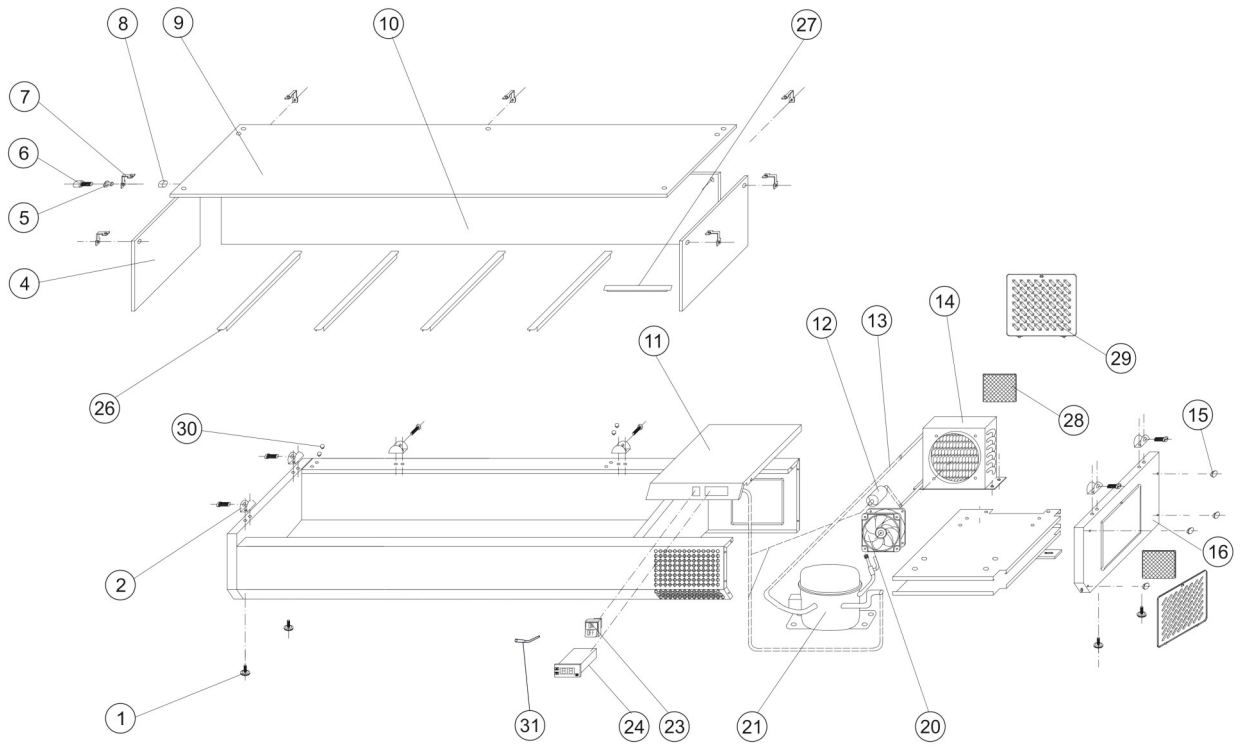

16508 / VK33-180

Position	ItemNo	Description
01	14579	Feet M8
02	10499	Clips Glass Cover
04	10621	Side Glass
05	35045	Bushing
06	35046	Glass Fixed Bolt
07	35047	Glass Linked Clip
08	35048	Glass Clip Fixed Nut
09	35061	Top Glass
10	35062	Front Glass
11	11870	Unit Room Cover For Compressor
12	54741	Filter Drier
13	13237	Defrost Water Coil
14	14193	Condensor
15	10068	Plastic Cap
16	11621	Unit Side Nordcap
17	32629	Plug
20	13318	Cond./Evap. Fan Rah1238B
21	11725	Compressor HDL100A R600A
	11726	Compressor HDL140A R600
	11734	Compressor HXD55AA R600A
23	13754	Main Switch
24	14061	Thermostat XR02CX 2 Probes
26	14768	Divider For GN1/4 Pans 268x27 mm
27	14771	Divider For GN1/6 Pans 178x76 mm
28	10020	Filter 182 x 215 mm
29	10017	Dust Filter Cover
30	10039	Cover For Screw
31	13896	Probe NTC Dixell/Carel 10 Kohm

2025-05-13

16508 / VK33-180

VK33-nnn